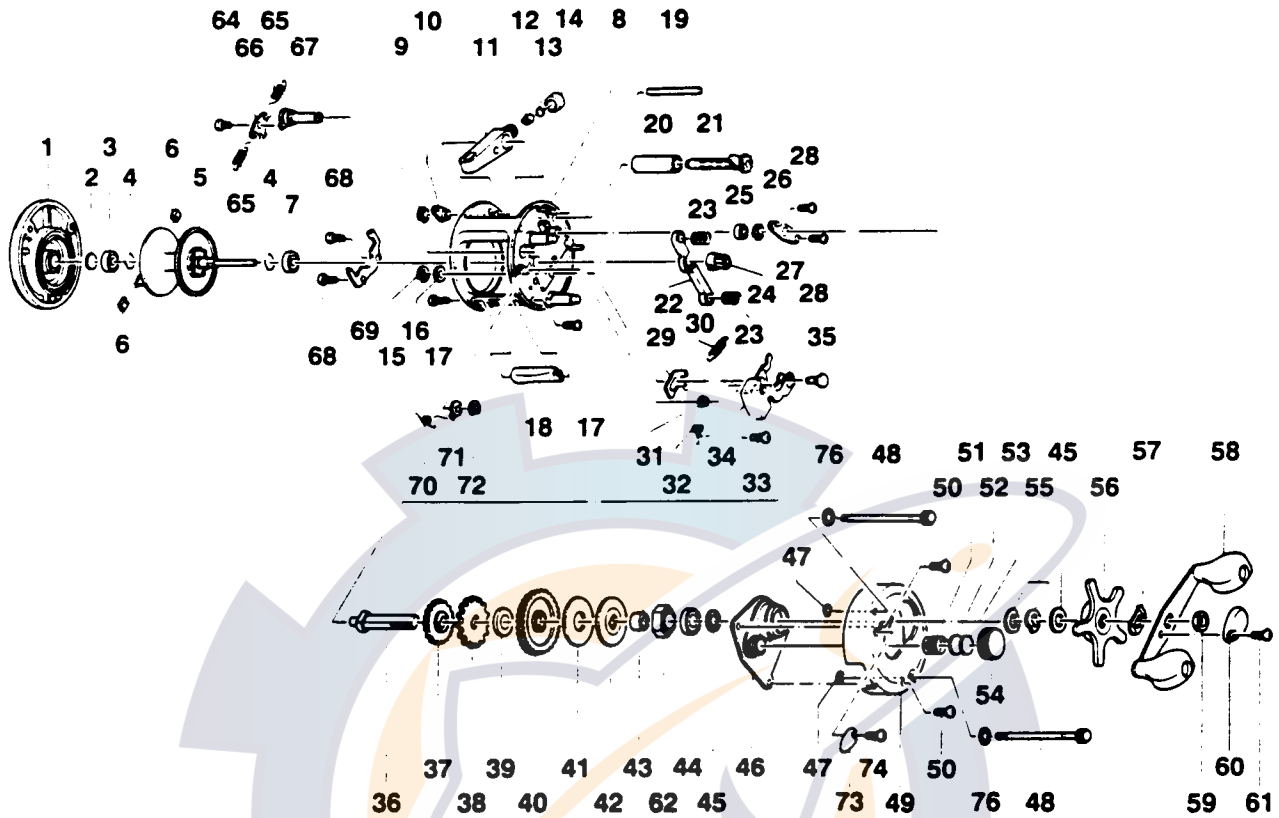

QUANTUM IR4CW

Key No.	Part No.	Description	Price	Key No.	Part No.	Description	Price
1	XX323-03	Left Side Cover Assy	13.55	38	JX083-01	Trip Ratchet	93
2	XX038-02	Spool Shaft Washer	.26	39	JX111-01	Washer - Ratchet	.46
3	JX106-01	Bearing - Spool Shaft	6.33	40	JX012-01	Drive Gear	7.67
4	JX080-01	Clip Ring	.26	41	JX059-01	Drag Disc	1.44
5	XX321-02	Spool Assy	13.75	42	JX045-01	Drag "D" Washer	.88
6	XX044-01	Brake Shoe B	.26	43	CW052-01	Sleeve - One Way Bearing	2.88
7	JX106-01	Bearing - Spool Shaft	6.33	44	TW058-01	Bearing - Crank Shaft (U)	7.21
8	XX301-04	Frame Assy	29.65	45	JX038-01	Crank Shaft Washer	.31
9	QW120-01	E-Clip - Worm Shaft	.26	46	JX066-02	Crank Shaft Guide	3.35
10	JX067-01	Bushing - Worm Shaft	.31	47	JX073-01	O-Ring - Thumb Screw	.31
11	JX347-02	Line Guide Carrier Assy	2.32	48	XX374-02	Thumb Screw Assy	1.24
12	JX006-01	Line Guide Pawl	1.80	49	XX024-04	Right Side Cover	9.75
13	JX035-01	Washer - Line Guide Pawl	.26	50	QW123-01	Right Side Cover Screw	.15
14	JX007-02	Screw - Line Guide Carrier	.52	51	JX105-01	Spring - Tension Knob	.31
15	NX092-01	E-Clip - Kick Lever Guide Post	.26	52	QW032-02	Washer - Spool Tension	.26
16	XX035-01	Washer - Kick Lever Guide	.26	53	JX082-01	Washer - Cushion	.21
17	JX050-01	Screw - Thumb Rest	.31	54	XX033-01	Spool Tension Knob	.26
18	XX009-02	Thumb Rest	.62	55	JX046-01	Spring "D" Washer	.67
19	XX061-01	Line Guide Carrier Guide	.98	56	XX355-02	Star Drag Assy	3.45
20	XX016-01	Worm Shaft Guide	.72	57	NX054-01	Handle Washer	.26
21	XX372-01	Worm Shaft Assy	7.42	58	UW318-01	Handle Assy	7.00
22	JX025-01	Pinion Yoke	.52	59	QW003-01	Handle Nut	.36
23	JX040-01	Yoke Spring	.21	60	JX034-02	Handle Nut Cap	.36
24	JX011-01	Pinion Gear	5.36	61	QW123-01	Handle Nut Cap Screw	.15
25	JX017-01	Bushing - Crank Shaft (L)	.77	62	UQ063-02	One Way Bearing	9.27
26	QW120-01	E-Clip - Crank Shaft	.26	64	XX125-01	Screw - Clicker Pawl	.98
27	JX002-01	Retainer - Crank Shaft	.57	65	JX110-01	Washer - Thumb Screw / Clicker Spring	.21
28	JX107-01	Screw - Crank Shaft Retainer	.15	66	JX114-01	Clicker Pawl	.67
29	JX077-01	Kick Lever	.57	67	JX084-01	Clicker Cam	2.88
30	JX097-01	Spring - Kick Lever	.15	68	JX125-01	Screw - Clicker Spring Holder	.21
31	JX068-01	Bushing - Release Slider Guide	1.08	69	JX103-01	Clicker Spring Holder	1.18
32	JX104-01	Spring - Release Slider	.21	70	JX022-01	Spring - Clicker Cam	.26
33	XX050-01	Screw - Release Slider	.15	71	JX041-01	Click Cam Actuator	.36
34	JX339-02	Release Slider Assy	1.80	72	JX075-01	C-Clip	.21
35	JX102-01	Post - Kick Lever Guide	.88	73	JX109-02	Click Lever	.21
36	JX008-01	Crank Shaft	2.88	74	QW053-05	Screw - Click Lever	.26
37	JX112-01	O/S Drive Gear	.46	76	JX121-01	Washer - Thumb Screw	.21